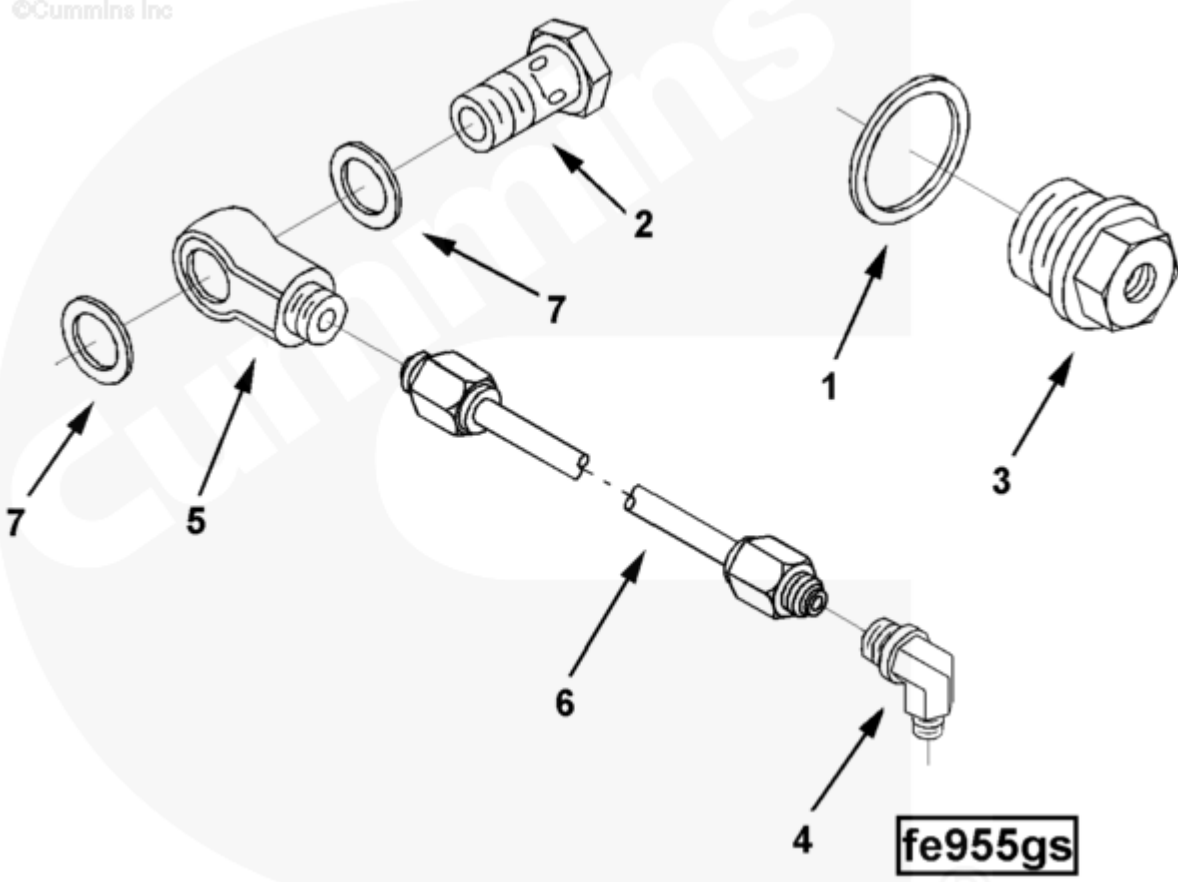

Parts Catalog - Option Detail

Electronic Parts Catalog - Option Detail				
Option	Group	Graphic	Film Card	Date
FE9947-01	05.01.5	fe955gs	Z	06-DEC-01
Engines	6C8.3, C GAS PLUS CM556, G8.3, G8.3 CM558, GTA8.3 CM558, ISC CM2150, ISC CM554, ISC CM850, ISC8.3 CM2250, ISC8.3 G CM2180 C101, ISL CM2150, ISL CM554, ISL CM850, ISL G CM2180, ISL8.9 CM2150 L110, ISL8.9 CM2880 L112, ISL9 CM2150 SN, ISL9 CM2250, ISL9 CM2350 L101, ISL9 CM2350 L111, ISLE4 CM850, L GAS PLUS CM556, L8.9, L8.9 L121, L8.9G CMOH2.0 L125B, L9 CM2350 L116B, L9 CM2350 L119B, L9 CM2350 L120C, L9 CM2350 L123B, L9.3 L105, L9.5 L117, L9N CM2380 L124B, QSC8.3 CM2250, QSC8.3 CM2880 C102, QSC8.3 CM554, QSC8.3 CM850(CM2850), QSL9 CM2250, QSL9 CM2250 L115, QSL9 CM2350 L102, QSL9 CM2350 L107, QSL9 CM2350 L118, QSL9 CM2350 L122, QSL9 CM554, QSL9 CM850(CM2850), QSL9 G CM558, QSL9 M CM2250 L106, QSL9.3 CM2880 L113			

[SMALL](#) | [MEDIUM](#) | [LARGE](#)

Cart	Ref No	Part Number	Part Description	Required	Remarks
View My Cart					
		FE9947-01	Air Fuel Control Plumbing		
					Engine Family: "C" Series
					Aspiration: Turbocharged,

					Jacket Water Aftercooled
					Fuel Pump
					Manufacturing/Model: Bosch
					P3000
					Fuel Pump Governor: RSV
					Boost Control: Yes
					Turbocharger Type: Non-
					Wastegate.
<input type="checkbox"/>	1	3902425	Sealing Washer	1	M22
<input type="checkbox"/>	2	3903035	Banjo Connector Screw	1	M12 X 1.50 X 24.
<input type="checkbox"/>	3	3908110	Threaded Plug	1	1/8 NPT
<input type="checkbox"/>	4	3910265	Male Adapter Elbow	1	
<input type="checkbox"/>	5	3990881	Banjo Connector	1	
<input type="checkbox"/>	6	3991517	Air Fuel Control Tube	1	
<input type="checkbox"/>	7	3935171	Sealing Washer	2	